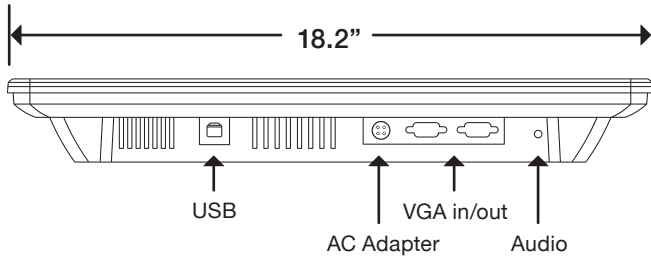

Standard Features

- 16:10 ratio, wide screen LCD display
- 8 Function buttons (software shortcuts)
- Wireless electronic pen, 2 customizable buttons
- Adjustable tilt stand, range of 8° to 75°
- VESA DPMS power saving
- VESA Flat Panel Monitor Physical Mounting Interface (75 x 75mm)
- 1,024 gradations of pressure sensing (n/a with StarBoard Software)
- StarBoard Software Suite, pen pad driver included

T-19WX Specifications

Dimensions

Top View

Front View

Back View

Side View