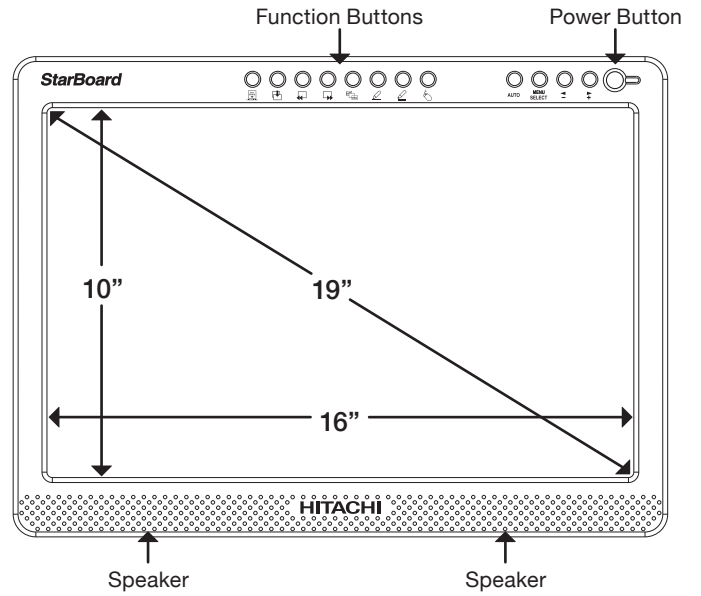

Standard Features

- 16:10 ratio, wide screen LCD display
- 8 Function buttons (software shortcuts)
- Wireless electronic pen, 2 customizable buttons
- Adjustable tilt stand, range of 8° to 75°
- VESA DPMS power saving
- VESA Flat Panel Monitor Physical Mounting Interface (75 x 75mm)
- 1,024 gradations of pressure sensing (n/a with StarBoard Software)
- StarBoard Software Suite, pen pad driver included

T-19WX Specifications

Dimensions

Top View

Front View

Back View

Side View