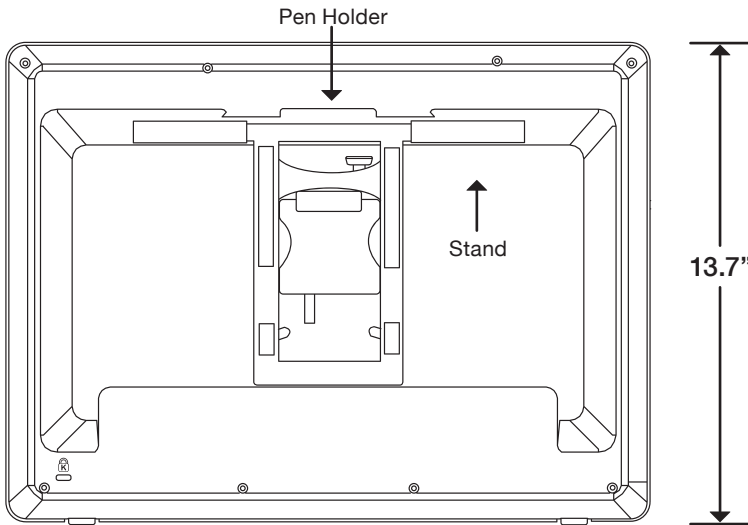

Standard Features

- 16:10 ratio, wide screen LCD display
- 8 Function buttons (software shortcuts)
- Wireless electronic pen, 2 customizable buttons
- Adjustable tilt stand, range of 8° to 75°
- VESA DPMS power saving
- VESA Flat Panel Monitor Physical Mounting Interface (75 x 75mm)
- 1,024 gradations of pressure sensing (n/a with StarBoard Software)
- StarBoard Software Suite, pen pad driver included

T-19WX Specifications

Dimensions

Top View

Front View

Back View

Side View