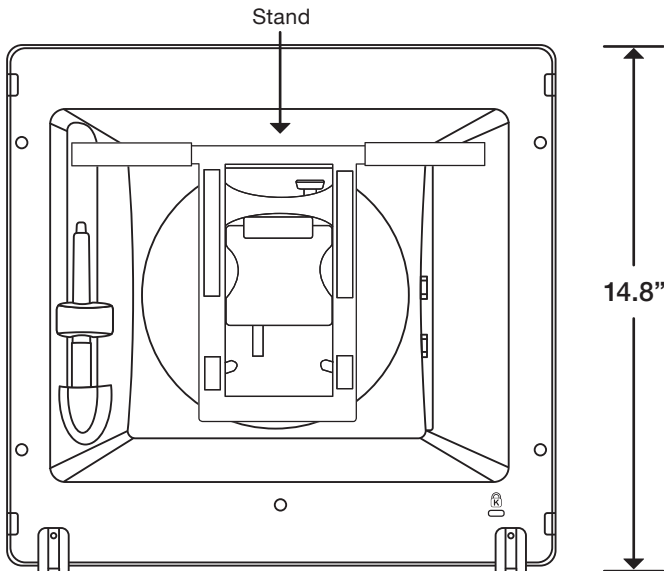

Standard Features

- 5:4 Display Aspect Ratio
- 8 Function buttons (software shortcuts)
- Wireless electronic pen, 2 customizable buttons
- Adjustable tilt stand, range of 12° to 75°
- VESA DPMS power saving
- VESA Flat Panel Monitor Physical Mounting Interface (100 x 100mm)
- 512 gradations of pressure sensing (n/a with StarBoard Software)
- StarBoard Software Suite, pen pad driver included

T-17SXLG Specifications

Dimensions

Top View

Front View

Back View

Side View