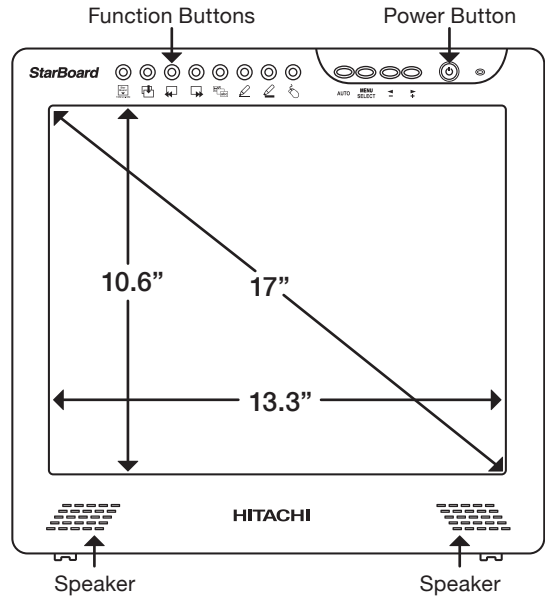

Hardware Specifications

Panel

Model No.	T-17SXL
Screen	TFT Active Matrix LCD display
Input Methods	Electromagnetic induction
Interface to Computer	USB 1.1
Effective Screen Size	17 inches
Screen Resolution	1280 x 1024 (SXGA)
Standard Colors	16,700,000 colors
Brightness	300 cd/m ²
Contrast Ratio	1000:1
Tracking Speed	125 points/s
Coordinate Resolution	500 lpi
Accuracy	Approx. ±0.5 mm
Dimensions (w/o stand)	15.6"(W) x 14.8"(H) x 2.2"(D)
Weight	11.5 lbs.

Standard Features

- 5:4 Display Aspect Ratio
- 8 Function buttons (software shortcuts)
- Wireless electronic pen, 2 customizable buttons
- Adjustable tilt stand, range of 12° to 75°
- VESA DPMS power saving
- VESA Flat Panel Monitor Physical Mounting Interface (100 x 100mm)
- 512 gradations of pressure sensing (n/a with StarBoard Software)
- StarBoard Software Suite, pen pad driver included

T-17SXLG Specifications

Dimensions

Top View

Front View

Back View

Side View