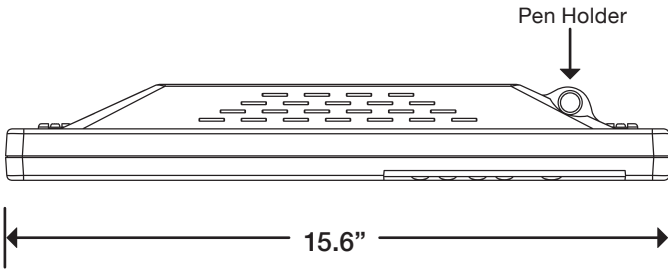

Standard Features

- 5:4 Display Aspect Ratio
- 8 Function buttons (software shortcuts)
- Wireless electronic pen, 2 customizable buttons
- Adjustable tilt stand, range of 12° to 75°
- VESA DPMS power saving
- VESA Flat Panel Monitor Physical Mounting Interface (100 x 100mm)
- 512 gradations of pressure sensing (n/a with StarBoard Software)
- StarBoard Software Suite, pen pad driver included

T-17SXLG Specifications

Dimensions

Top View

Front View

Back View

Side View