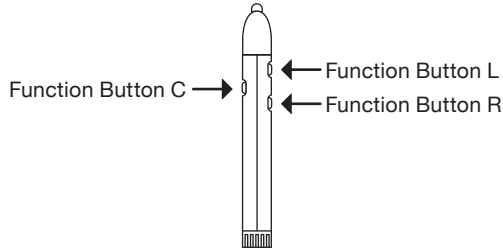

FXTRIO-77 Specifications

Dimensions

Top View

Front View

Retractable Stylus (included)

Optional Electronic Pen

Back View

Side View