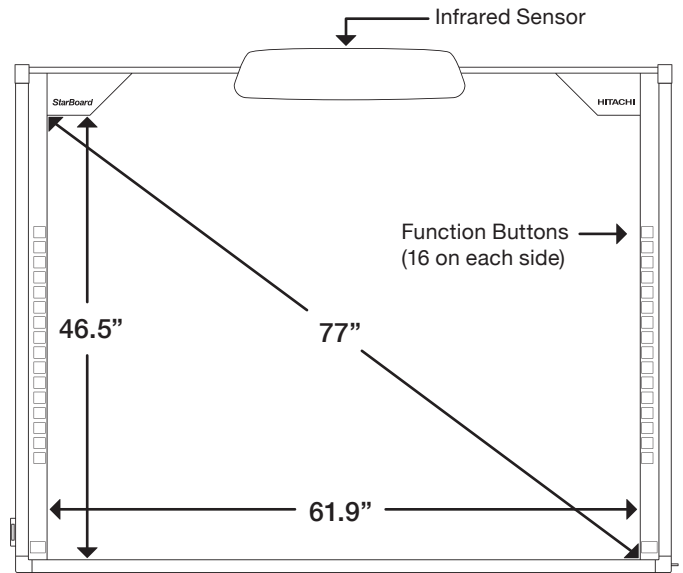

FXTRIO-77 Specifications

Hardware Specifications

Main Unit

Model No.	FX-TRIO-77
Display Type	Interactive Whiteboard
Digitizing Technology	Infrared Image Sensor System
Interface to Computer	USB 1.1
Active Area Size	77 inches
Display Aspect Ratio	4:3
Coordinate Resolution	Approx. 500 lpi
Tracking Speed	Approx. 100 points/sec
Accuracy	Approx. ±1.5 mm
Surface Material	Particle wood (core), Cured resin (surface)
Dimensions	69.5"(W) x 55.4"(H) x 2.7"(D)
Operating Specification	41-95 °F (5-35 °C) 20-80% Humidity
Function Buttons	16
Power Consumption	5V, 500mA
Weight	61.7 lbs.
Packing dimension	74.6"(W) x 61.2"(H) x 4.8"(D)
Certificates	FCC, CE

w/ Floor Stand

Dimensions	69.5"(W) x 73.4" - 87.2"(H) x 24.4"(D)
Weight	99.2 lbs.
Packing Dimensions	65"(W) x 11"(H) x 3.2"(D) (stand only)
Packing weight	123.5 lbs.
Others	
Supplied Accessories	2 retractable styluses, wall mount bracket, Pen Holder, Start-up Guide
Optional Accessories w/ part numbers	Adjustable stand (FFLSTAND), electronic pen w/ AAA Alkaline battery (FXDUOPEN), Wireless Kit (FXDUOWLKIT)
Warranty	5 year warranty

FXTRIO-77 Specifications

Dimensions

Top View

Front View

Retractable Stylus (included)

Optional Electronic Pen

Back View

Side View