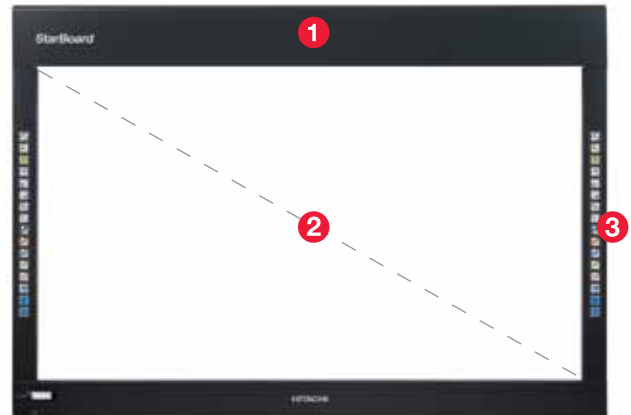

StarBoard PXDUO PLASMA OVERLAY

Turn your plasma display into an engaging multi-touch, interactive experience with the StarBoard PXDUO.

An Interactive Transformation

The StarBoard PXDUO fits perfectly over your 50" or 65" Panasonic plasma display and transforms it into an interactive multi-touch screen with full mouse functionality. It gives users the ability to control computer applications, navigate websites, and write notes on the display with their finger, stylus, or any object.

Ideal for Presentations

Control the pace and flow of your presentation using the shortcut buttons on the overlay, giving you maximum screen space to show your work. Mark up web sites, documents, and multi-media files with digital inks. Then, save your notes and recall them later.

INTERACTIVE PLASMA OVERLAY

Transform your Panasonic plasma display into a functional interactive monitor.

- 1 Infrared sensor
- 2 Active area: available in 50" and 65"
- 3 16 function buttons (software shortcuts)

Hardware Features:

- ★ Use your finger, stylus, or any object
- ★ Control using multi-touch gestures
- ★ Available in both 50" and 65"
- ★ Electronic pen included
- ★ 16 function buttons on each side
- ★ StarBoard Software included