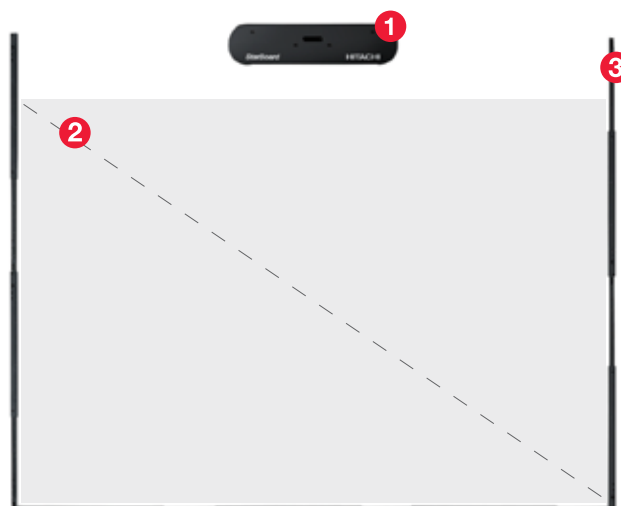

Maximize your Working Space

StarBoardLink transforms any projected image into an interactive touchscreen as small as 45 inches to as large as 90 inches. This offers ultimate flexibility, whether you're using a standard or wide format projector.

HITACHI
Inspire the Next

“ **The Hitachi StarBoard allows students to work on the whiteboard at the same time, a feature that teachers really value.** ”
– Scott Hill, Vista Unified School District

StarBoardLink

INTERACTIVE WHITEBOARD

Save money, space, and time! A great way to break into the realm of interactive learning.

- 1 Magnetic infrared sensor
- 2 Active area: 45" to 90" diagonal
- 3 Magnetic rails (mounts to dry-erase board)

Hardware Features:

- ★ Resizable input area of 45" to 90"
- ★ Use your finger, stylus, or any object
- ★ Control using multi-touch gestures
- ★ Multi-user input feature
- ★ Magnetic installation option
- ★ StarBoard Software included